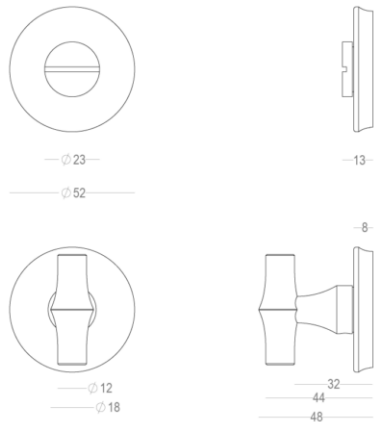

Quincalux

Bangkok Collection - Lock/release sets

Product information

Collection	Bangkok
Type	Lock/release sets
Reference	405-RW-22-02
Finish	Satin brass (22)
Unity	Set
Material	Brass
Use	Indoor
length	46 mm
Width	12/52 mm
Height	48 mm
Drilling distance	38 mm
Screw size	M5
Weight	195 g
Productie	Handgemaakt in België