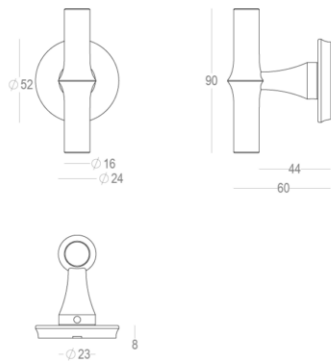

Quincalux

Bangkok Collection - Door handles

Product information

| | |
|-------------------|--------------------------|
| Collection | Bangkok |
| Type | Door handles |
| Reference | 405-R0-60-22T-197 |
| Finish | Black matt textured (60) |
| Unity | Pair |
| Material | Brass |
| Use | Indoor |
| length | 90 mm |
| Width | 16 mm |
| Height | 65 mm |
| Drilling distance | 38 mm |
| Screw size | M5 |
| Weight | 514 g |
| Productie | Handgemaakt in België |