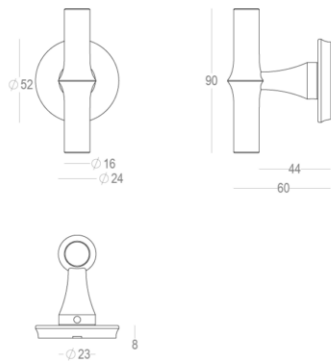

## Bangkok Collection - Door handles

## Product information

Collection	Bangkok
Type	Door handles
Reference	405-R0-41-22T-197
Finish	Matt brushed bronze (41)
Unity	Pair
Material	Brass
Use	Indoor
length	90 mm
Width	16 mm
Height	65 mm
Drilling distance	38 mm
Screw size	M5
Weight	514 g
Productie	Handgemaakt in België