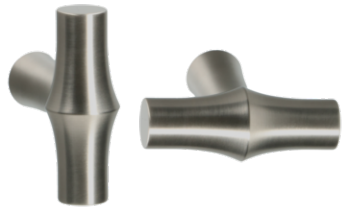

Quincalux

Bangkok Collection - Furniture hardware

Product information

Collection	Bangkok
Type	Furniture hardware
Reference	405-KT-99-01
Finish	Matt brushed nickel (99)
Unity	Piece
Material	Brass
Use	Indoor
length	46 mm
Width	12 mm
Height	40 mm
Screw size	M4
Weight	75 g
Productie	Handgemaakt in België