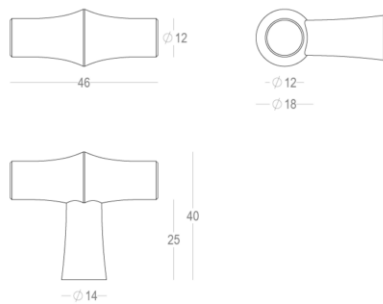

Quincalux

Bangkok Collection - Furniture hardware

Product information

Collection	Bangkok
Type	Furniture hardware
Reference	405-KT-99-01
Finish	Matt brushed nickel (99)
Unity	Piece
Material	Brass
Use	Indoor
length	46 mm
Width	12 mm
Height	40 mm
Screw size	M4
Weight	75 g
Productie	Handgemaakt in België