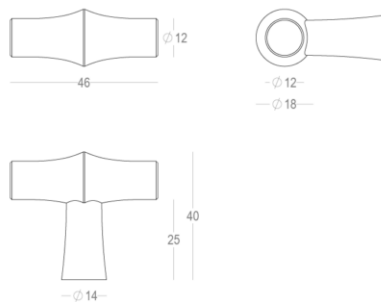

Quincalux

Bangkok Collection - Furniture hardware

Product information

Collection	Bangkok
Type	Furniture hardware
Reference	405-KT-60-01
Finish	Black matt textured (60)
Unity	Piece
Material	Brass
Use	Indoor
length	46 mm
Width	12 mm
Height	40 mm
Screw size	M4
Weight	75 g
Productie	Handgemaakt in België