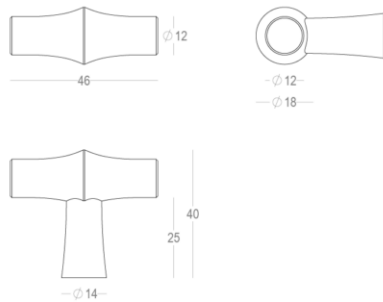

## Product information

Collection	Bangkok
Type	Furniture hardware
Reference	405-KT-41-01
Finish	Matt brushed bronze (41)
Unity	Piece
Material	Brass
Use	Indoor
length	46 mm
Width	12 mm
Height	40 mm
Screw size	M4
Weight	75 g
Productie	Handgemaakt in België