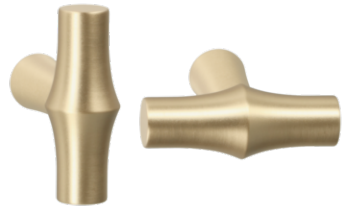

Quincalux

Bangkok Collection - Furniture hardware

Product information

Collection	Bangkok
Type	Furniture hardware
Reference	405-KT-22-01
Finish	Satin brass (22)
Unity	Piece
Material	Brass
Use	Indoor
length	46 mm
Width	12 mm
Height	40 mm
Screw size	M4
Weight	75 g
Productie	Handgemaakt in België