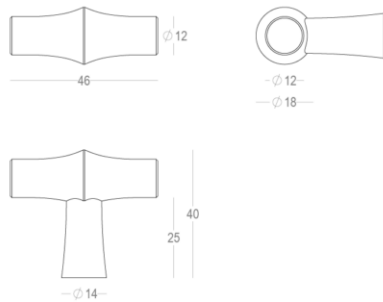

Quincalux

Bangkok Collection - Furniture hardware

Product information

Collection	Bangkok
Type	Furniture hardware
Reference	405-KT-22-01
Finish	Satin brass (22)
Unity	Piece
Material	Brass
Use	Indoor
length	46 mm
Width	12 mm
Height	40 mm
Screw size	M4
Weight	75 g
Productie	Handgemaakt in België