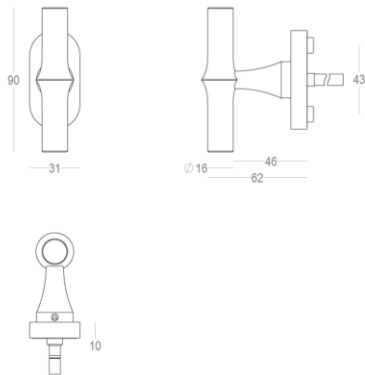

Quincalux

Bangkok Collection - Window hardware

Product information

Collection	Bangkok
Type	Window hardware
Reference	405-DK-99-11T
Finish	Matt brushed nickel (99)
Unity	Piece
Material	Brass
Use	Indoor
length	90 mm
Width	16 mm
Height	66 mm
Drilling distance	43 mm
Screw size	M5
Weight	254 g
Productie	Handgemaakt in België