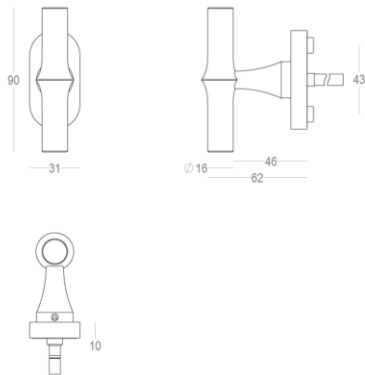

Quincalux

Bangkok Collection - Window hardware

Product information

Collection	Bangkok
Type	Window hardware
Reference	405-DK-60-11T
Finish	Black matt textured (60)
Unity	Piece
Material	Brass
Use	Indoor
length	90 mm
Width	16 mm
Height	66 mm
Drilling distance	43 mm
Screw size	M5
Weight	254 g
Productie	Handgemaakt in België