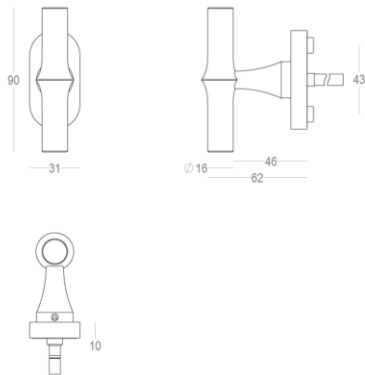

## Product information

Collection	Bangkok
Type	Window hardware
Reference	405-DK-41-11T
Finish	Matt brushed bronze (41)
Unity	Piece
Material	Brass
Use	Indoor
length	90 mm
Width	16 mm
Height	66 mm
Drilling distance	43 mm
Screw size	M5
Weight	254 g
Productie	Handgemaakt in België