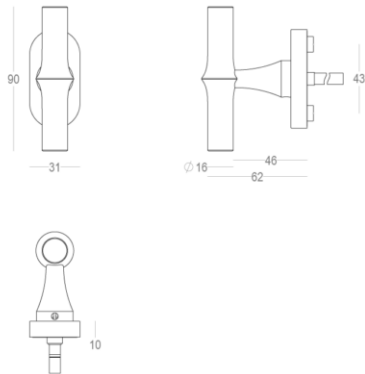

## Product information

Collection	Bangkok
Type	Window hardware
Reference	405-DK-22-11T
Finish	Satin brass (22)
Unity	Piece
Material	Brass
Use	Indoor
length	90 mm
Width	16 mm
Height	66 mm
Drilling distance	43 mm
Screw size	M5
Weight	254 g
Productie	Handgemaakt in België