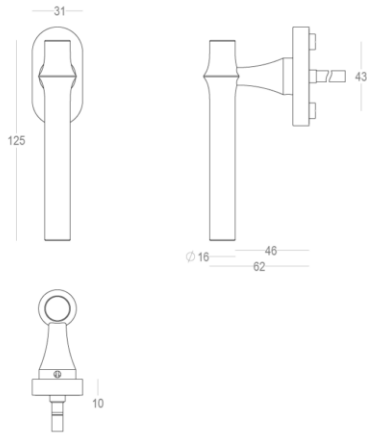

Quincalux

Bangkok Collection - Window hardware

Product information

Collection	Bangkok
Type	Window hardware
Reference	405-DK-99-11L
Finish	Matt brushed nickel (99)
Unity	Piece
Material	Brass
Use	Indoor
length	125 mm
Width	16 mm
Height	66 mm
Drilling distance	43 mm
Screw size	M5
Weight	314 g
Productie	Handgemaakt in België