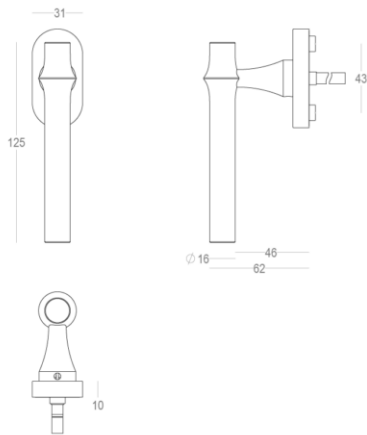

Quincalux

Bangkok Collection - Window hardware

Product information

Collection	Bangkok
Type	Window hardware
Reference	405-DK-60-11L
Finish	Black matt textured (60)
Unity	Piece
Material	Brass
Use	Indoor
length	125 mm
Width	16 mm
Height	66 mm
Drilling distance	43 mm
Screw size	M5
Weight	314 g
Productie	Handgemaakt in België