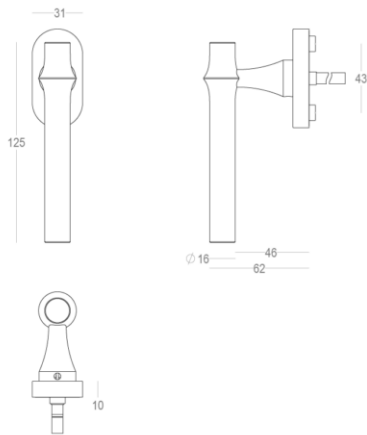

Quincalux

Bangkok Collection - Window hardware

Product information

Collection	Bangkok
Type	Window hardware
Reference	405-DK-41-11L
Finish	Matt brushed bronze (41)
Unity	Piece
Material	Brass
Use	Indoor
length	125 mm
Width	16 mm
Height	66 mm
Drilling distance	43 mm
Screw size	M5
Weight	314 g
Productie	Handgemaakt in België