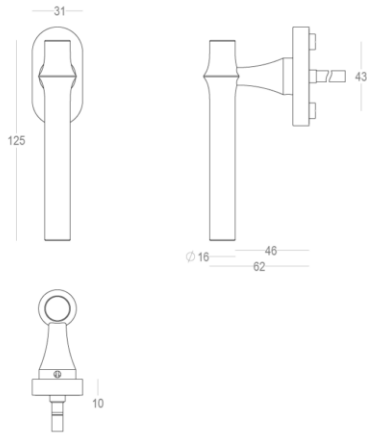

Quincalux

Bangkok Collection - Window hardware

Product information

Collection	Bangkok
Type	Window hardware
Reference	405-DK-22-11L
Finish	Satin brass (22)
Unity	Piece
Material	Brass
Use	Indoor
length	125 mm
Width	16 mm
Height	66 mm
Drilling distance	43 mm
Screw size	M5
Weight	314 g
Productie	Handgemaakt in België