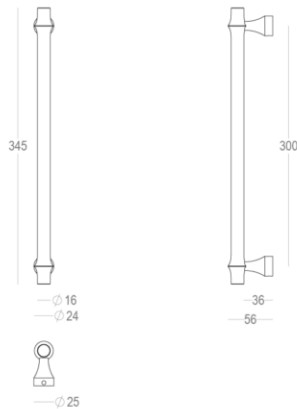

Quincalux

Bangkok Collection - Pull handle

Product information

Collection	Bangkok
Type	Pull handle
Reference	405-30-99-01_300
Finish	Matt brushed nickel (99)
Unity	Piece
Material	Brass
Use	Indoor
length	345 mm
Width	16 mm
Height	56 mm
Drilling distance	300 mm
Screw size	M8
Weight	727 g
Productie	Handgemaakt in België