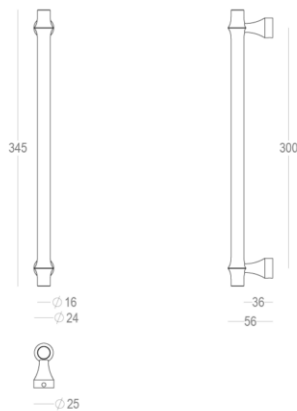

Quincalux

Bangkok Collection - Pull handle

Product information

Collection	Bangkok
Type	Pull handle
Reference	405-30-60-01_300
Finish	Black matt textured (60)
Unity	Piece
Material	Brass
Use	Indoor
length	345 mm
Width	16 mm
Height	56 mm
Drilling distance	300 mm
Screw size	M8
Weight	727 g
Productie	Handgemaakt in België