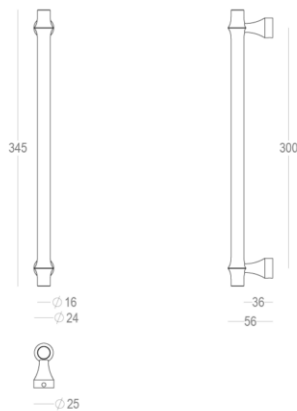

## Bangkok Collection - Pull handle

## Product information

Collection	Bangkok
Type	Pull handle
Reference	405-30-41-01_300
Finish	Matt brushed bronze (41)
Unity	Piece
Material	Brass
Use	Indoor
length	345 mm
Width	16 mm
Height	56 mm
Drilling distance	300 mm
Screw size	M8
Weight	727 g
Productie	Handgemaakt in België