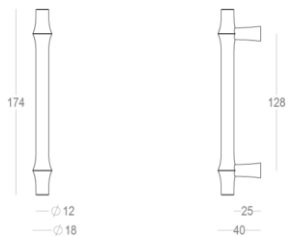

## Product information

Collection	Bangkok
Type	Furniture hardware
Reference	405-28-99-01_128
Finish	Matt brushed nickel (99)
Unity	Piece
Material	Brass
Use	Indoor
length	174 mm
Width	12 mm
Height	40 mm
Drilling distance	128 mm
Screw size	M4
Weight	231 g
Productie	Handgemaakt in België