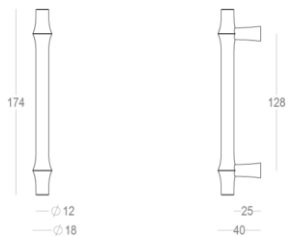

Quincalux

Bangkok Collection - Furniture hardware

Product information

Collection	Bangkok
Type	Furniture hardware
Reference	405-28-60-01_128
Finish	Black matt textured (60)
Unity	Piece
Material	Brass
Use	Indoor
length	174 mm
Width	12 mm
Height	40 mm
Drilling distance	128 mm
Screw size	M4
Weight	231 g
Productie	Handgemaakt in België