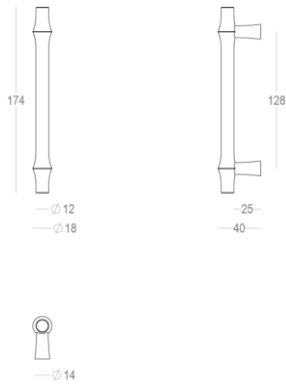

Quincalux

Bangkok Collection - Furniture hardware

Product information

Collection	Bangkok
Type	Furniture hardware
Reference	405-28-41-01_128
Finish	Matt brushed bronze (41)
Unity	Piece
Material	Brass
Use	Indoor
length	174 mm
Width	12 mm
Height	40 mm
Drilling distance	128 mm
Screw size	M4
Weight	231 g
Productie	Handgemaakt in België