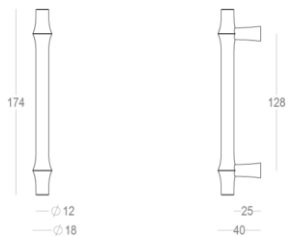

Quincalux

Bangkok Collection - Furniture hardware

Product information

Collection	Bangkok
Type	Furniture hardware
Reference	405-28-22-01_128
Finish	Satin brass (22)
Unity	Piece
Material	Brass
Use	Indoor
length	174 mm
Width	12 mm
Height	40 mm
Drilling distance	128 mm
Screw size	M4
Weight	231 g
Productie	Handgemaakt in België