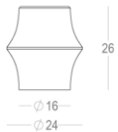

Quincalux

Bangkok Collection - Furniture hardware

Product information

Collection	Bangkok
Type	Furniture hardware
Reference	405-24-99-01
Finish	Matt brushed nickel (99)
Unity	Piece
Material	Brass
Use	Indoor
Width	24 mm
Height	26 mm
Screw size	M4
Weight	57 g
Productie	Handgemaakt in België