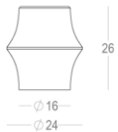

## Product information

---

Collection	Bangkok
Type	Furniture hardware
Reference	405-24-60-01
Finish	Black matt textured (60)
Unity	Piece
Material	Brass
Use	Indoor
Width	24 mm
Height	26 mm
Screw size	M4
Weight	57 g
Productie	Handgemaakt in België