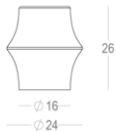

Quincalux

Bangkok Collection - Furniture hardware

Product information

Collection	Bangkok
Type	Furniture hardware
Reference	405-24-41-01
Finish	Matt brushed bronze (41)
Unity	Piece
Material	Brass
Use	Indoor
Width	24 mm
Height	26 mm
Screw size	M4
Weight	57 g
Productie	Handgemaakt in België