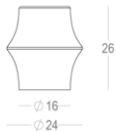

Quincalux

Bangkok Collection - Furniture hardware

Product information

Collection	Bangkok
Type	Furniture hardware
Reference	405-24-22-01
Finish	Satin brass (22)
Unity	Piece
Material	Brass
Use	Indoor
Width	24 mm
Height	26 mm
Screw size	M4
Weight	57 g
Productie	Handgemaakt in België