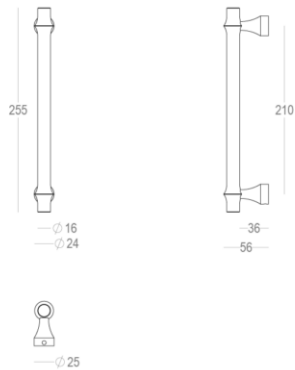

Quincalux

Bangkok Collection - Pull handle

Product information

Collection	Bangkok
Type	Pull handle
Reference	405-21-60-01_210
Finish	Black matt textured (60)
Unity	Piece
Material	Brass
Use	Indoor
length	255 mm
Width	16 mm
Height	54 mm
Drilling distance	210 mm
Screw size	M8
Weight	573 g
Productie	Handgemaakt in België