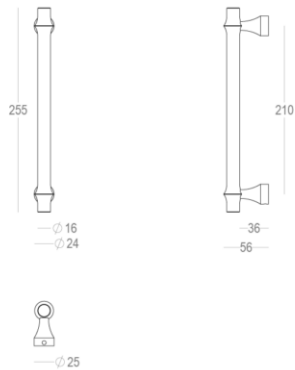

## Bangkok Collection - Pull handle

## Product information

Collection	Bangkok
Type	Pull handle
Reference	405-21-41-01_210
Finish	Matt brushed bronze (41)
Unity	Piece
Material	Brass
Use	Indoor
length	255 mm
Width	16 mm
Height	54 mm
Drilling distance	210 mm
Screw size	M8
Weight	573 g
Productie	Handgemaakt in België