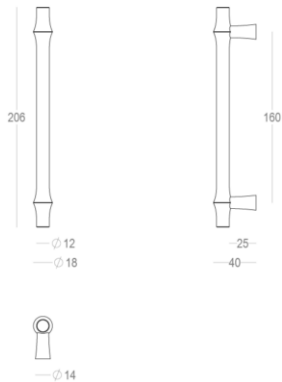

## Product information

|                   |                          |
|-------------------|--------------------------|
| Collection        | Bangkok                  |
| Type              | Furniture hardware       |
| Reference         | 405-16-99-01_160         |
| Finish            | Matt brushed nickel (99) |
| Unity             | Piece                    |
| Material          | Brass                    |
| Use               | Indoor                   |
| length            | 206 mm                   |
| Width             | 12 mm                    |
| Height            | 40 mm                    |
| Drilling distance | 160 mm                   |
| Screw size        | M4                       |
| Weight            | 262 g                    |
| Productie         | Handgemaakt in België    |