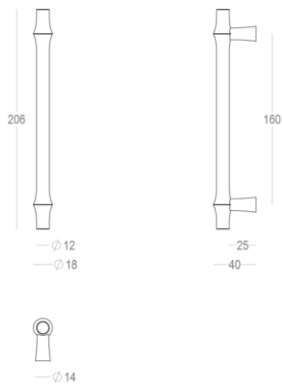

Quincalux

Bangkok Collection - Furniture hardware

Product information

Collection	Bangkok
Type	Furniture hardware
Reference	405-16-60-01_160
Finish	Black matt textured (60)
Unity	Piece
Material	Brass
Use	Indoor
length	206 mm
Width	12 mm
Height	40 mm
Drilling distance	160 mm
Screw size	M4
Weight	262 g
Productie	Handgemaakt in België