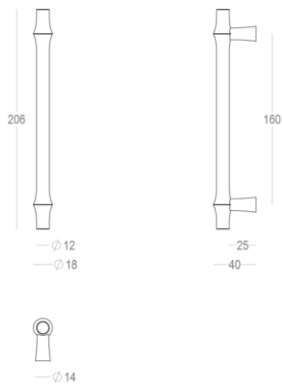

Quincalux

Bangkok Collection - Furniture hardware

Product information

Collection	Bangkok
Type	Furniture hardware
Reference	405-16-41-01_160
Finish	Matt brushed bronze (41)
Unity	Piece
Material	Brass
Use	Indoor
length	206 mm
Width	12 mm
Height	40 mm
Drilling distance	160 mm
Screw size	M4
Weight	262 g
Productie	Handgemaakt in België