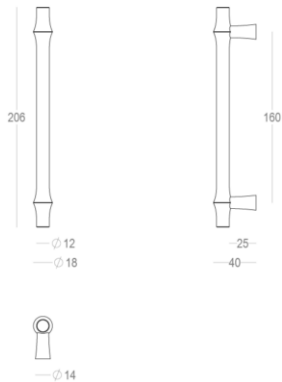

## Product information

Collection	Bangkok
Type	Furniture hardware
Reference	405-16-22-01_160
Finish	Satin brass (22)
Unity	Piece
Material	Brass
Use	Indoor
length	206 mm
Width	12 mm
Height	40 mm
Drilling distance	160 mm
Screw size	M4
Weight	262 g
Productie	Handgemaakt in België