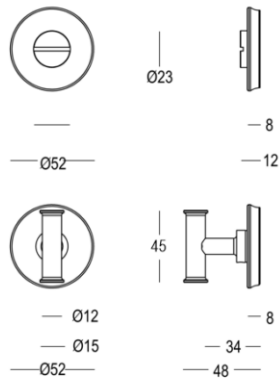

Quincalux

Athena Collection - Lock/release sets

Product information

Collection	Athena
Type	Lock/release sets
Reference	198-RW-22-02-V6
Finish	Satin brass (22)
Unity	Set
Material	Brass
Use	Indoor
length	45 mm
Width	12/52 mm
Height	48 mm
Weight	174 gr
Size spindle	6/8 mm
Productie	Handgemaakt in België