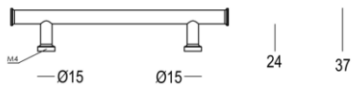

## Product information

Collection	Athena
Type	Furniture hardware
Reference	198-28-65-01/128
Finish	White matt textured (65)
Unity	Piece
Material	Brass
Use	Indoor
length	190 mm
Width	12/15 mm
Height	37 mm
Drilling distance	128 mm
Screw size	m4
Weight	212 gr
Productie	Handgemaakt in België