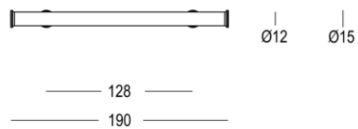

## Product information

Collection	Athena
Type	Furniture hardware
Reference	198-28-65-01/128
Finish	White matt textured (65)
Unity	Piece
Material	Brass
Use	Indoor
length	190 mm
Width	12/15 mm
Height	37 mm
Drilling distance	128 mm
Screw size	m4
Weight	212 gr
Productie	Handgemaakt in België