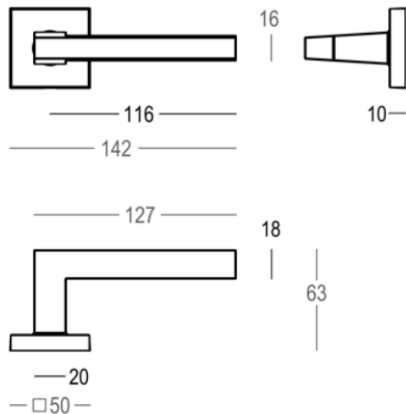

Quincalux

704 Collection - Door handles

Product information

Collection	704
Type	Door handles
Reference	704-R0-65-22
Finish	White matt textured (65)
Unity	Pair
Material	Aluminium
With integrated spring	With integrated spring (right/left)
Use	Inside-/Outside use
length	127 / 142mm
Width	20 / 50mm
Height	63 mm
Drilling distance	38 mm
Screw size	3 x 16 mm
Weight	290 gr
Productie	Handgemaakt in België