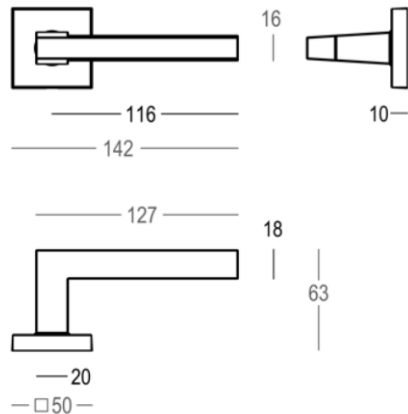

Quincalux

704 Collection - Door handles

Product information

Collection	704
Type	Door handles
Reference	704-R0-60-22
Finish	Black matt textured (60)
Unity	Pair
Material	Aluminium
With integrated spring	With integrated spring (right/left)
Use	Inside-/Outside use
length	127 / 142mm
Width	20 / 50mm
Height	63 mm
Drilling distance	38 mm
Screw size	3 x 16 mm
Weight	290 gr
Productie	Handgemaakt in België