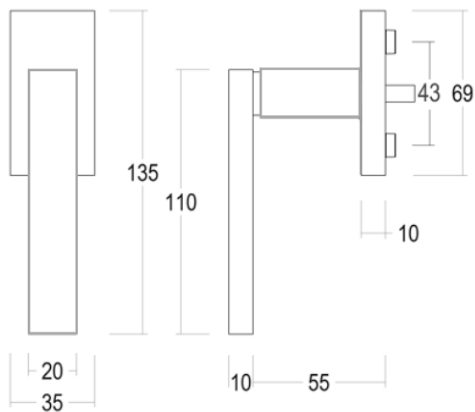

Quincalux

701 Collection - Window hardware

Product information

Collection	701
Type	Window hardware
Reference	701-DK-60-11
Finish	Black matt textured (60)
Unity	Set
Material	Aluminium
length	130 mm
Width	20/35 mm
Height	65 mm
Drilling distance	43 mm
Screw size	M5
Weight	124 gr
Productie	Handgemaakt in België