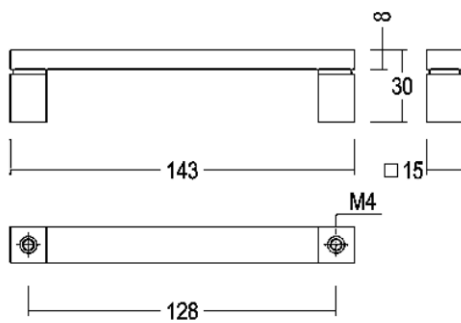

Quincalux

701 Collection - Furniture hardware

Product information

Collection	701
Type	Furniture hardware
Reference	701-28-60-01/128
Finish	Black matt textured (60)
Unity	Piece
Material	Aluminium
Use	Indoor
length	143 mm
Width	15 mm
Height	30 mm
Drilling distance	128 mm
Screw size	M4
Weight	72 gr
Productie	Handgemaakt in België