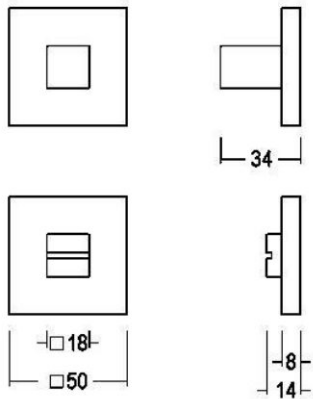

Quincalux

700 Collection - Lock/release sets

Product information

Collection	700
Type	Lock/release sets
Reference	700-RW-65-02-V6
Finish	White matt textured (65)
Unity	Set
Material	Aluminium
Use	Indoor
length	50 mm
Width	50 mm
Height	14 / 34 mm
Square	6 mm
Weight	80 / 224
Productie	Handgemaakt in België