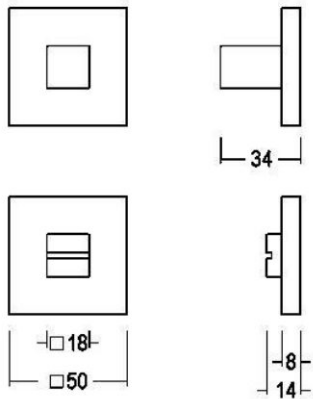

Quincalux

700 Collection - Lock/release sets

Product information

Collection	700
Type	Lock/release sets
Reference	700-RW-22-02-V6
Finish	Satin brass (22)
Unity	Set
Material	Brass
Use	Indoor
length	50 mm
Width	50 mm
Height	14 / 34 mm
Square	6 mm
Weight	80 / 224
Productie	Handgemaakt in België