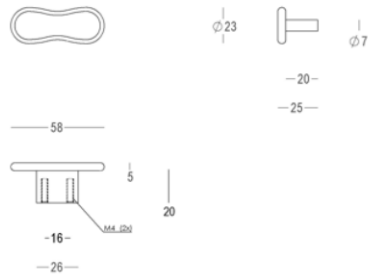

Quincalux

Cannes Collection - Furniture hardware

Product information

Collection	Cannes
Type	Furniture hardware
Reference	403-KT-42-01
Finish	Dark bronze (42)
Unity	Piece
Material	Brass
Use	Indoor
length	58mm
Width	22mm
Height	25mm
Drilling distance	16mm
Screw size	M4
Weight	64gr
Productie	Handgemaakt in België