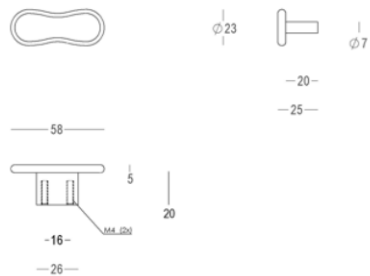

## Product information

|                   |                       |
|-------------------|-----------------------|
| Collection        | Cannes                |
| Type              | Furniture hardware    |
| Reference         | 403-KT-22-01          |
| Finish            | Satin brass (22)      |
| Unity             | Piece                 |
| Material          | Brass                 |
| Use               | Indoor                |
| length            | 58mm                  |
| Width             | 22mm                  |
| Height            | 25mm                  |
| Drilling distance | 16mm                  |
| Screw size        | M4                    |
| Weight            | 64gr                  |
| Productie         | Handgemaakt in België |