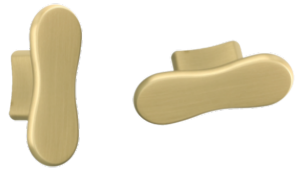

## Product information

|                   |                       |
|-------------------|-----------------------|
| Collection        | Cannes                |
| Type              | Furniture hardware    |
| Reference         | 403-KT-22-01          |
| Finish            | Satin brass (22)      |
| Unity             | Piece                 |
| Material          | Brass                 |
| Use               | Indoor                |
| length            | 58mm                  |
| Width             | 22mm                  |
| Height            | 25mm                  |
| Drilling distance | 16mm                  |
| Screw size        | M4                    |
| Weight            | 64gr                  |
| Productie         | Handgemaakt in België |