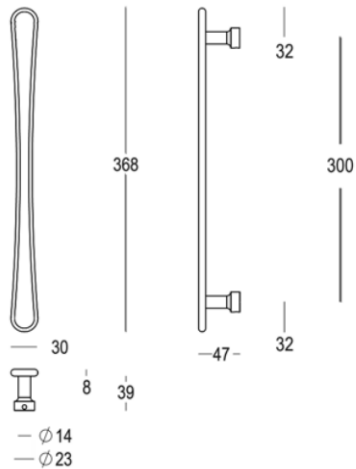

Quincalux

Cannes Collection - Pull handle

Product information

Collection	Cannes
Type	Pull handle
Reference	403-30-41-01/300
Finish	Matt brushed bronze (41)
Unity	Piece
Material	Brass
Use	Indoor
length	368mm
Width	30mm
Height	39mm
Drilling distance	300mm
Screw size	M8
Weight	638gr
Productie	Handgemaakt in België