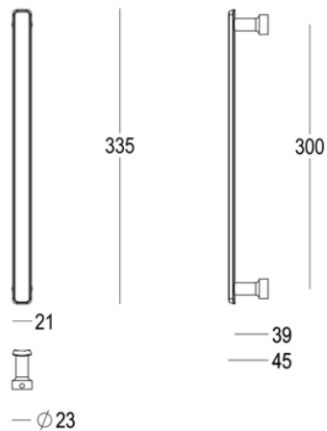

Quincalux

Paris Collection - Pull handle

Product information

Collection	Paris
Type	Pull handle
Reference	400-30-60-01/300
Finish	Black matt textured (60)
Unity	Piece
Material	Brass
Use	Inside-/Outside use
length	325mm
Width	21 / 23mm
Height	45mm
Drilling distance	300mm
Screw size	M8
Weight	422 gr
Productie	Handgemaakt in België