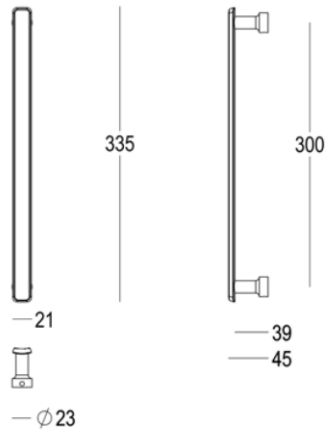

Quincalux

Paris Collection - Pull handle

Product information

Collection	Paris
Type	Pull handle
Reference	400-30-42-01/300
Finish	Dark bronze (42)
Unity	Piece
Material	Brass
Use	Inside-/Outside use
length	325mm
Width	21 / 23mm
Height	45mm
Drilling distance	300mm
Screw size	M8
Weight	422 gr
Productie	Handgemaakt in België