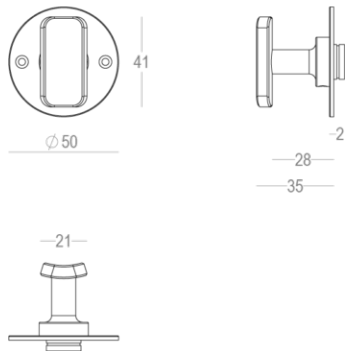

## Product information

Collection	Paris
Type	Hotel privacy lock
Reference	400-HP-22-11-PR/069
Finish	Satin brass (22)
Unity	Piece
Material	Brass
Use	Indoor
length	41 mm
Width	21 mm
Height	35 mm
Drilling distance	38 mm
Compatibility and certification	Salto (ANSI) & Vingcard
Productie	Handgemaakt in België