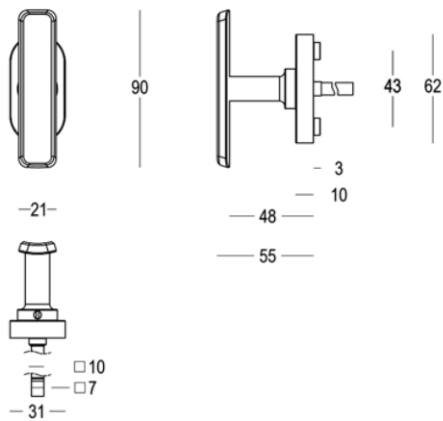

Quincalux

Paris Collection - Window hardware

Product information

Collection	Paris
Type	Window hardware
Reference	400-DK-99-11T
Finish	Matt brushed nickel (99)
Unity	Piece
Material	Brass
Use	Indoor
length	90 mm
Width	21 mm
Height	55 mm
Drilling distance	43 mm
Weight	186 gr
Productie	Handgemaakt in België