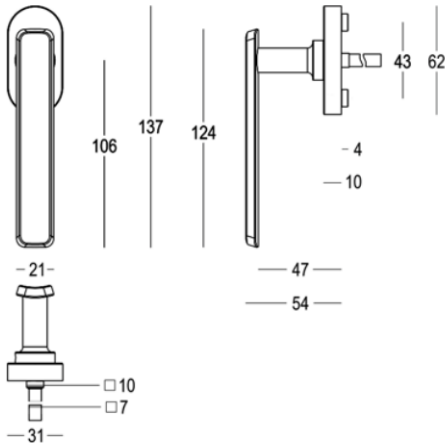

Quincalux

Paris Collection - Window hardware

Product information

Collection	Paris
Type	Window hardware
Reference	400-DK-60-11L
Finish	Black matt textured (60)
Unity	Piece
Material	Brass
Use	Indoor
length	125 mm
Width	21 mm
Height	58 mm
Drilling distance	43 mm
Weight	222 gr
Productie	Handgemaakt in België