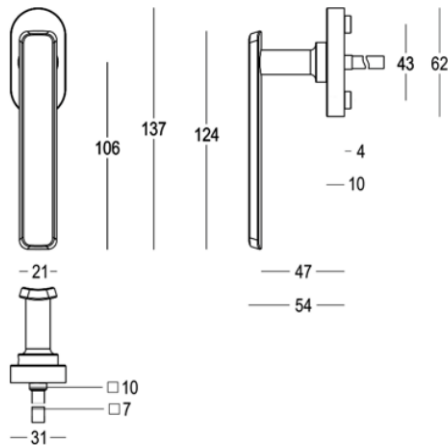

Quincalux

Paris Collection - Window hardware

Product information

Collection	Paris
Type	Window hardware
Reference	400-DK-22-11L
Finish	Satin brass (22)
Unity	Piece
Material	Brass
Use	Indoor
length	125 mm
Width	21 mm
Height	58 mm
Drilling distance	43 mm
Weight	222 gr
Productie	Handgemaakt in België