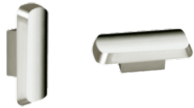

## Paris Collection - Furniture hardware

---

## Product information

---

Collection	Paris
Type	Furniture hardware
Reference	400-20-99-01
Finish	Matt brushed nickel (99)
Unity	Piece
Material	Brass
Use	Indoor
length	44 mm
Width	21 mm
Height	15 mm
Drilling distance	14 mm
Screw size	M4
Weight	48 gr
Productie	Handgemaakt in België