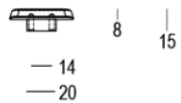

## Product information

---

Collection	Paris
Type	Furniture hardware
Reference	400-20-99-01
Finish	Matt brushed nickel (99)
Unity	Piece
Material	Brass
Use	Indoor
length	44 mm
Width	21 mm
Height	15 mm
Drilling distance	14 mm
Screw size	M4
Weight	48 gr
Productie	Handgemaakt in België